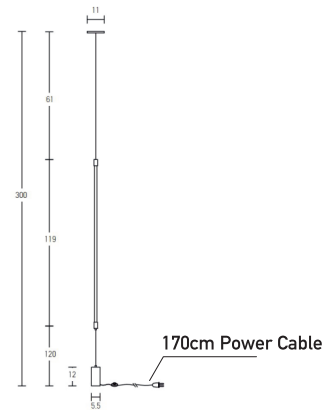

## Physical Specifications

Luminaire Type	Indoor Floor to Ceiling Light
Color	Black Matt
Material	Aluminium - Acrylic
IP	20
Warranty	3 Years

## Dimensions Reference

Overall Dimensions	Ø: 1.6cm H <sub>1</sub> : 119cm H <sub>2</sub> : 300cm
Ground Base	Ø: 5.5cm H: 12cm
Ceiling Base	Ø: 11cm H: 1.5cm
Cable	170cm Power Cable Available
Wires	120cm + 61cm Hanging Wire
Cutting Hole	None
Depth Required	None

## Packing Info

Package Size	L: 114cm W: 14cm H: 9cm
Gross Weight	1.5kg