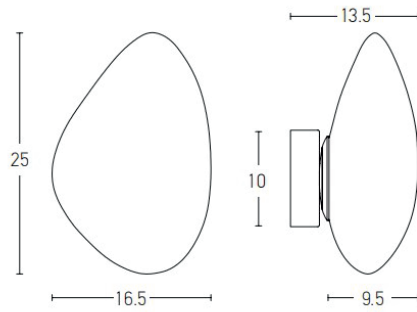

Product Data Sheet

Code 20137

Color: White

Date: 17/11/2025
Zambelis Lights

Physical Specifications

Luminaire Type	Indoor Wall Lights
Color	White
Material	Metal - Opal Glass
IP	20
Warranty	3 Years

Dimensions Reference

Overall Dimensions	L: 13.5cm W: 16.5cm H: 25cm
Base	Ø: 10cm H: 3cm
Cable & Wires	None
Cutting Hole	None
Depth Required	None

Illumination Data

Color Temperature	3000K
Cri	80
Lumen Output	400Lm
Beam Angle	360° in a sphere
UGR	N/A
Energy Efficiency Class	E
Indicative Lifetime	L70B50 30000h
Mc Adam	SDCM<5.75

Packing Info

Package Size	L: 20cm W: 22cm H: 30cm
Gross Weight	1kg

Product Description

Wall Light LED 5W 3000K Metal - Opal Glass White

www.zambelislights.gr | info@zambelislights.gr