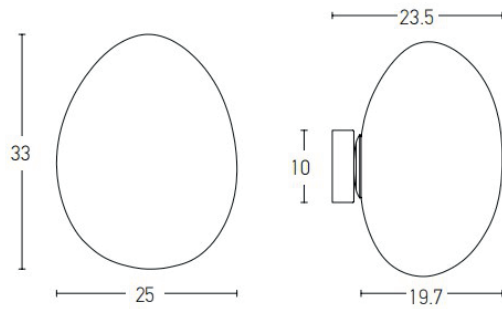

## Physical Specifications

|                |                    |
|----------------|--------------------|
| Luminaire Type | Indoor Wall Lights |
| Color          | White              |
| Material       | Metal - Opal Glass |
| IP             | 20                 |
| Warranty       | 3 Years            |

## Dimensions Reference

|                    |                           |
|--------------------|---------------------------|
| Overall Dimensions | L: 23.5cm W: 25cm H: 33cm |
| Base               | Ø: 10cm H: 3cm            |
| Cable & Wires      | None                      |
| Cutting Hole       | None                      |
| Depth Required     | None                      |

## Packing Info

|              |                         |
|--------------|-------------------------|
| Package Size | L: 39cm W: 30cm H: 31cm |
| Gross Weight | 1.4kg                   |