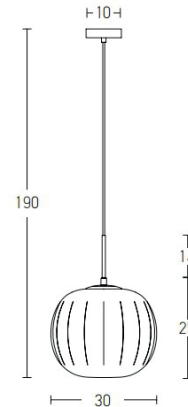

Product Data Sheet

Code 20125

Color: White Matt

Date: 17/11/2025
Zambelis Lights

Physical Specifications

Luminaire Type	Indoor Single Pendant Lights
Color	White Matt
Material	Metal - Opal Glass
IP	20
Warranty	3 Years

Dimensions Reference

Overall Dimensions	Ø: 30cm H: 39cm
Base	Ø: 10cm H: 2.5cm
Glass	Ø: 30cm H: 25cm
Cable & Wires	150cm Cable Adjustable
Cutting Hole	None
Depth Required	None

Illumination Data

Color Temperature	N/A
Cri	N/A
Lumen Output	N/A
Beam Angle	N/A
UGR	N/A
Energy Efficiency Class	N/A
Indicative Lifetime	N/A
Mc Adam	N/A

Electrical Specifications

Input Voltage	220-240V
Operating Frequency	50/60Hz
Power	40W MAX
Light Source	1x E27 Bulb (not included)
Dimming Options	None
Safety Class	I

Packing Info

Package Size	L: 35cm W: 35cm H: 32cm
Gross Weight	2.6kg

Product Description

Pendant Light 1x E27 40W MAX White Matt
Opal Glass Metal