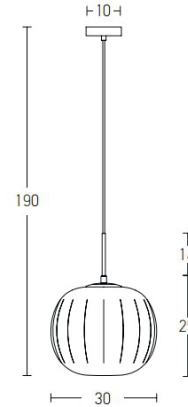

Product Data Sheet

Code 20124

Color: Gold Matt

Date: 17/11/2025
Zambelis Lights

Physical Specifications

Luminaire Type	Indoor Single Pendant Lights
Color	Gold Matt
Material	Metal - Opal Glass
IP	20
Warranty	3 Years

Dimensions Reference

Overall Dimensions	Ø: 30cm H: 39cm
Base	Ø: 10cm H: 2.5cm
Glass	Ø: 30cm H: 25cm
Cable & Wires	150cm Cable Adjustable
Cutting Hole	None
Depth Required	None

Illumination Data

Color Temperature	N/A
Cri	N/A
Lumen Output	N/A
Beam Angle	N/A
UGR	N/A
Energy Efficiency Class	N/A
Indicative Lifetime	N/A
Mc Adam	N/A

Electrical Specifications

Input Voltage	220-240V
Operating Frequency	50/60Hz
Power	40W MAX
Light Source	1x E27 Bulb (not included)
Dimming Options	None
Safety Class	I

Packing Info

Package Size	L: 35cm W: 35cm H: 32cm
Gross Weight	2.6kg