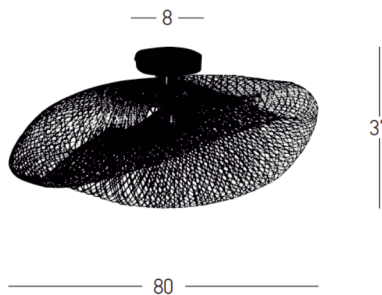

Product Data Sheet

Date: 02/12/2025
Zambelis Lights

Code 19109

Color: Black

Physical Specifications

Luminaire Type	Indoor Ceiling Lights
Color	Black
Material	Metal - Bamboo
IP	20
Warranty	3 Years

Dimensions Reference

Overall Dimensions	L: 80cm W: 60cm H: 37cm
Base	Ø: 8cm H: 2.5cm
Cable & Wires	None
Cutting Hole	None
Depth Required	None

Illumination Data

Color Temperature	N/A
Cri	N/A
Lumen Output	N/A
Beam Angle	N/A
UGR	N/A
Energy Efficiency Class	N/A
Indicative Lifetime	N/A
Mc Adam	N/A

Electrical Specifications

Input Voltage	220-240V
Operating Frequency	50/60Hz
Power	40W MAX
Light Source	1x E27 Bulb (not included)
Dimming Options	None
Safety Class	I

Packing Info

Package Size	L: 81.5cm W: 70cm H: 21.5cm
Gross Weight	3kg