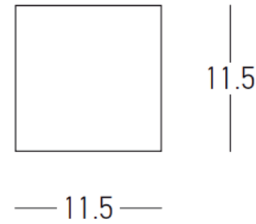

Product Data Sheet

Date: 02/12/2025
Zambelis Lights

Code 180023

Color: Concrete

Physical Specifications

Luminaire Type	Indoor Wall Lights
Special Feature	Up-Down Lighting
Color	Concrete
Material	Concrete
IP	20
Warranty	3 Years

Dimensions Reference

Overall Dimensions	L: 11.5cm W: 11.5cm H: 11.5cm
Cable & Wires	None
Cutting Hole	None
Depth Required	None

Illumination Data

Color Temperature	N/A
Cri	N/A
Lumen Output	N/A
Beam Angle	N/A
UGR	N/A
Energy Efficiency Class	N/A
Indicative Lifetime	N/A
Mc Adam	N/A