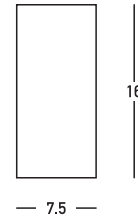

Product Data Sheet

Date: 02/12/2025
Zambelis Lights

Code 180022

Color: Concrete

Physical Specifications

Luminaire Type	Indoor Wall Lights
Special Feature	Up-Down Lighting
Color	Concrete
Material	Concrete
IP	20
Warranty	3 Years

Dimensions Reference

Overall Dimensions	L: 7cm W: 7.5cm H: 16cm
Cable & Wires	None
Cutting Hole	None
Depth Required	None

Illumination Data

Color Temperature	N/A
Cri	N/A
Lumen Output	N/A
Beam Angle	N/A
UGR	N/A
Energy Efficiency Class	N/A
Indicative Lifetime	N/A
Mc Adam	N/A

Electrical Specifications

Input Voltage	220-240V
Operating Frequency	50/60Hz
Power	25W MAX
Light Source	2x GU10 Bulb (not included)
Dimming Options	None
Safety Class	I

Packing Info

Package Size	L: 22cm W: 13cm H: 13cm
Gross Weight	1kg