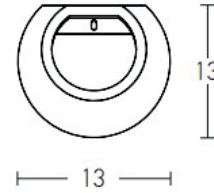

Product Data Sheet

Code 180021

Color: Concrete

Date: 02/12/2025
Zambelis Lights