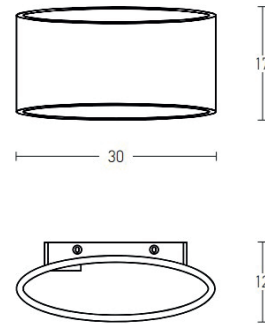

Product Data Sheet

Code 180020

Color: Concrete

Date: 02/12/2025
Zambelis Lights

Physical Specifications

Luminaire Type	Indoor Wall Lights
Special Feature	Up-Down Lighting
Color	Concrete
Material	Concrete
IP	20
Warranty	3 Years

Dimensions Reference

Overall Dimensions	L: 12cm W: 30cm H: 17cm
Cable & Wires	None
Cutting Hole	None
Depth Required	None

Illumination Data

Color Temperature	N/A
Cri	N/A
Lumen Output	N/A
Beam Angle	N/A
UGR	N/A
Energy Efficiency Class	N/A
Indicative Lifetime	N/A
Mc Adam	N/A

Electrical Specifications

Input Voltage	220-240V
Operating Frequency	50/60Hz
Power	40W MAX
Light Source	1x E27 Bulb (not included)
Dimming Options	None
Safety Class	I

Packing Info

Package Size	L: 36cm W: 23cm H: 18cm
Gross Weight	2.35kg

Product Description

Wall Light 1x E27 40W MAX Concrete
Up-Down Lighting