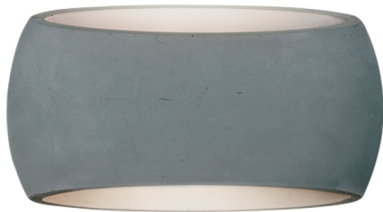

# Product Data Sheet

Code 180020

Color: Concrete

Date: 02/12/2025  
Zambelis Lights

## Physical Specifications

Luminaire Type	Indoor Wall Lights
Special Feature	Up-Down Lighting
Color	Concrete
Material	Concrete
IP	20
Warranty	3 Years