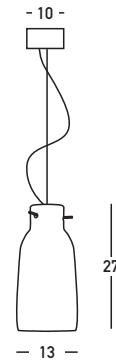

Product Data Sheet

Date: 29/10/2025
Zambelis Lights

Code 1665

Color: Natural

Black Base