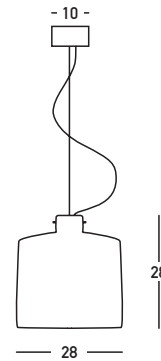

Product Data Sheet

Date: 29/10/2025
Zambelis Lights

Code 1664

Color: Natural

Black Base