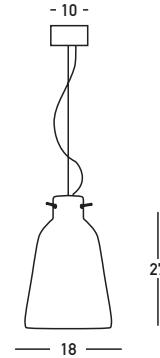

Product Data Sheet

Date: 29/10/2025
Zambelis Lights

Code 1663

Color: Natural

Black Base