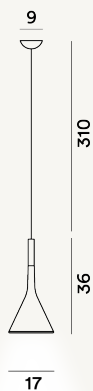

LED included 11,7W 2700 K 1279lm CRI >90 On-Off

**Weight**

kg 4,11

**Certifications**

CE  IP 20

## DIMENSIONE