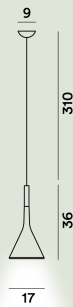

Aplomb Suspension

Color

Anthracite, White, Yellow, Grey, Brown, Red, Green

Material

Hand pouring concrete and aluminium

Light Source

Bulb not included GU10 8W Max Dimmable

Weight

kg 1,9

Certifications

CE IP 20